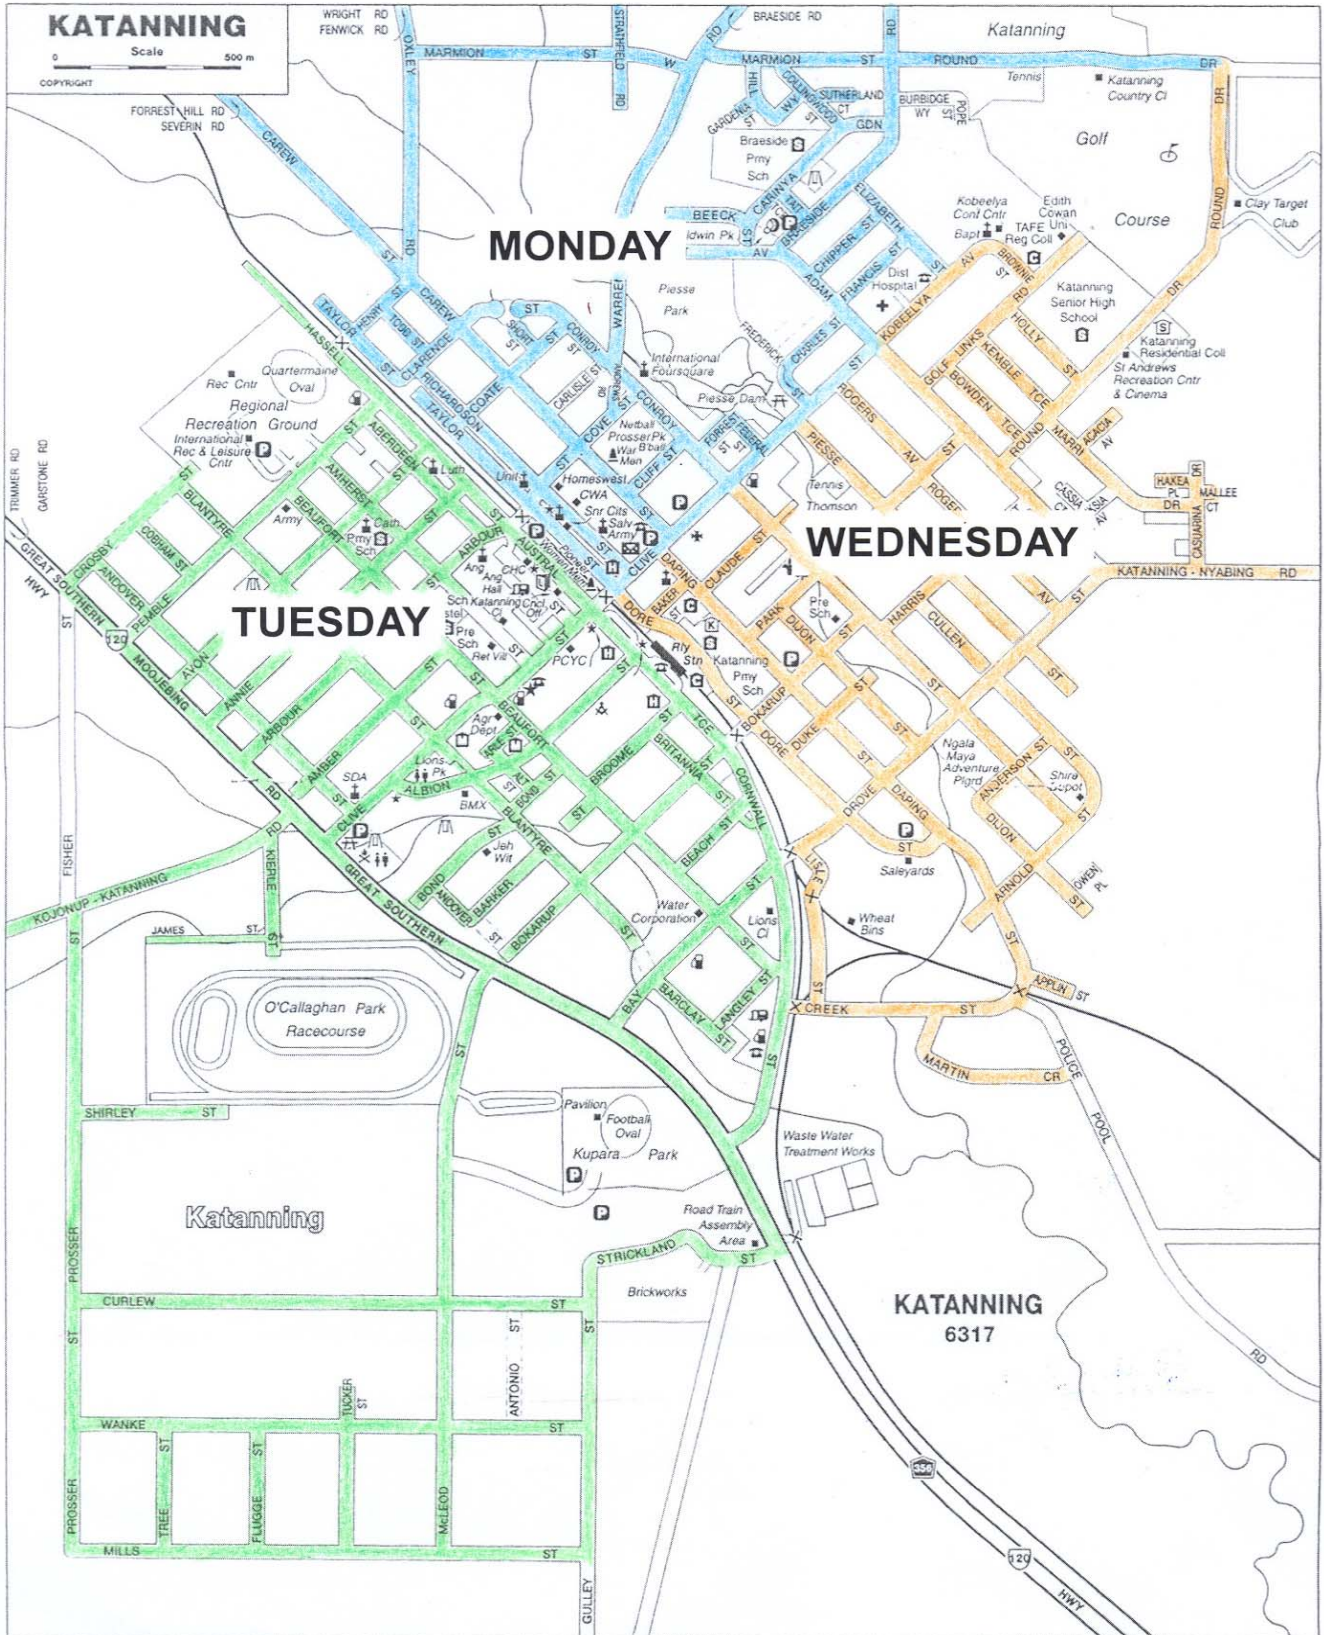

RUBBISH/RECYCLING COLLECTION DAYS

Rubbish and recycling bins are collected on the same day although recycling bins are only collected every second week.

Bins must be out on the kerb by 6.00am on collection day.